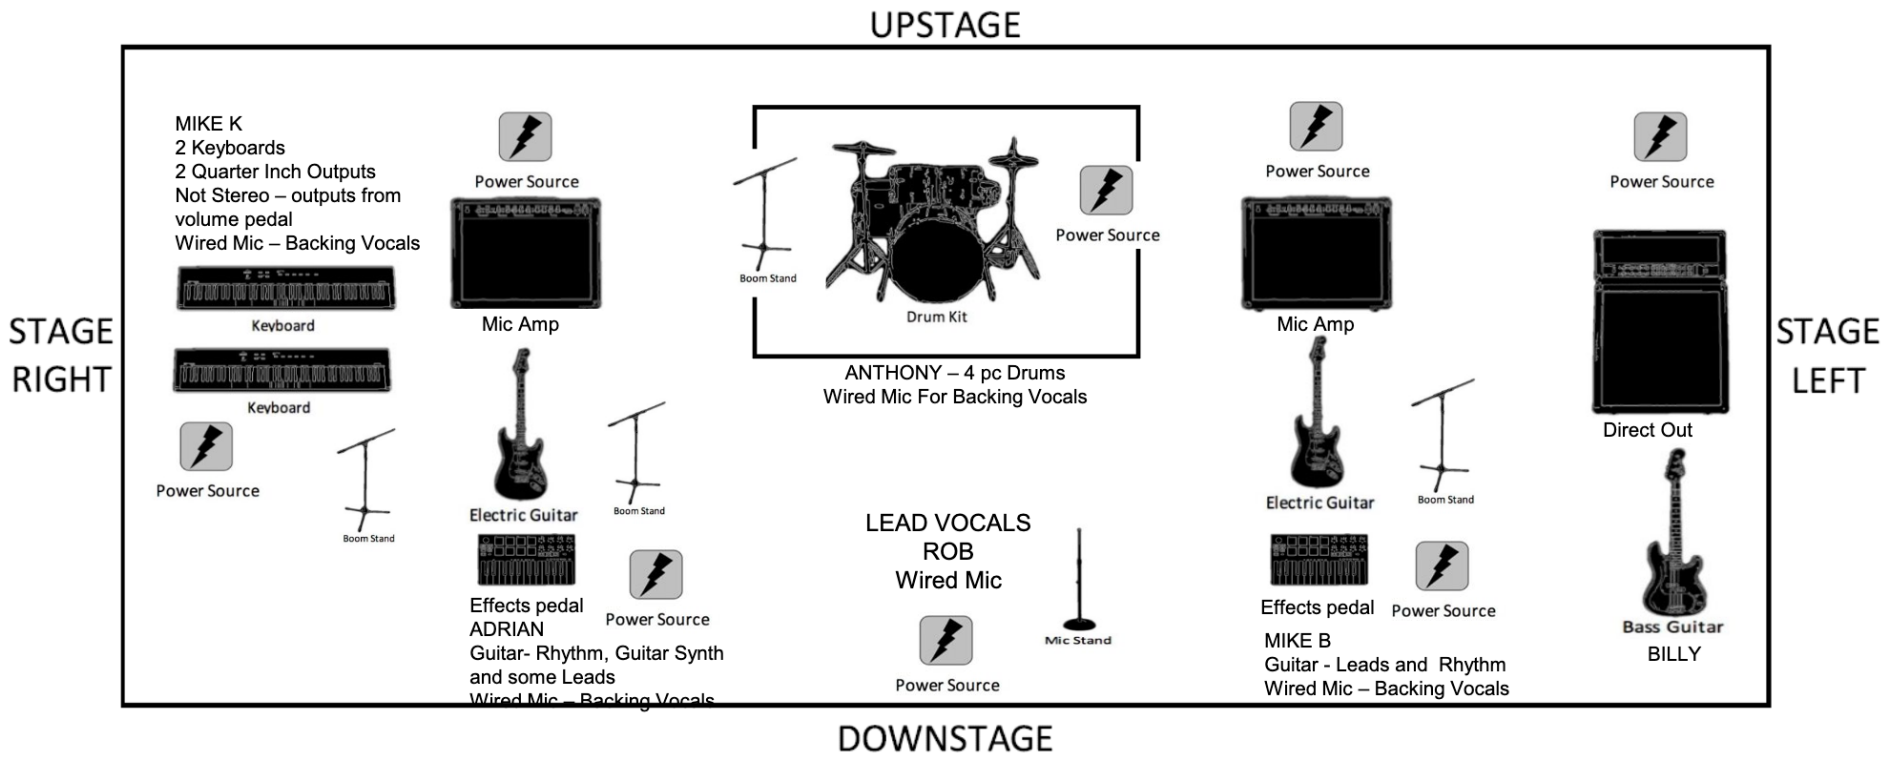

BURNING SKY STAGE PLOT

AUDIENCE

VER 02-08-25